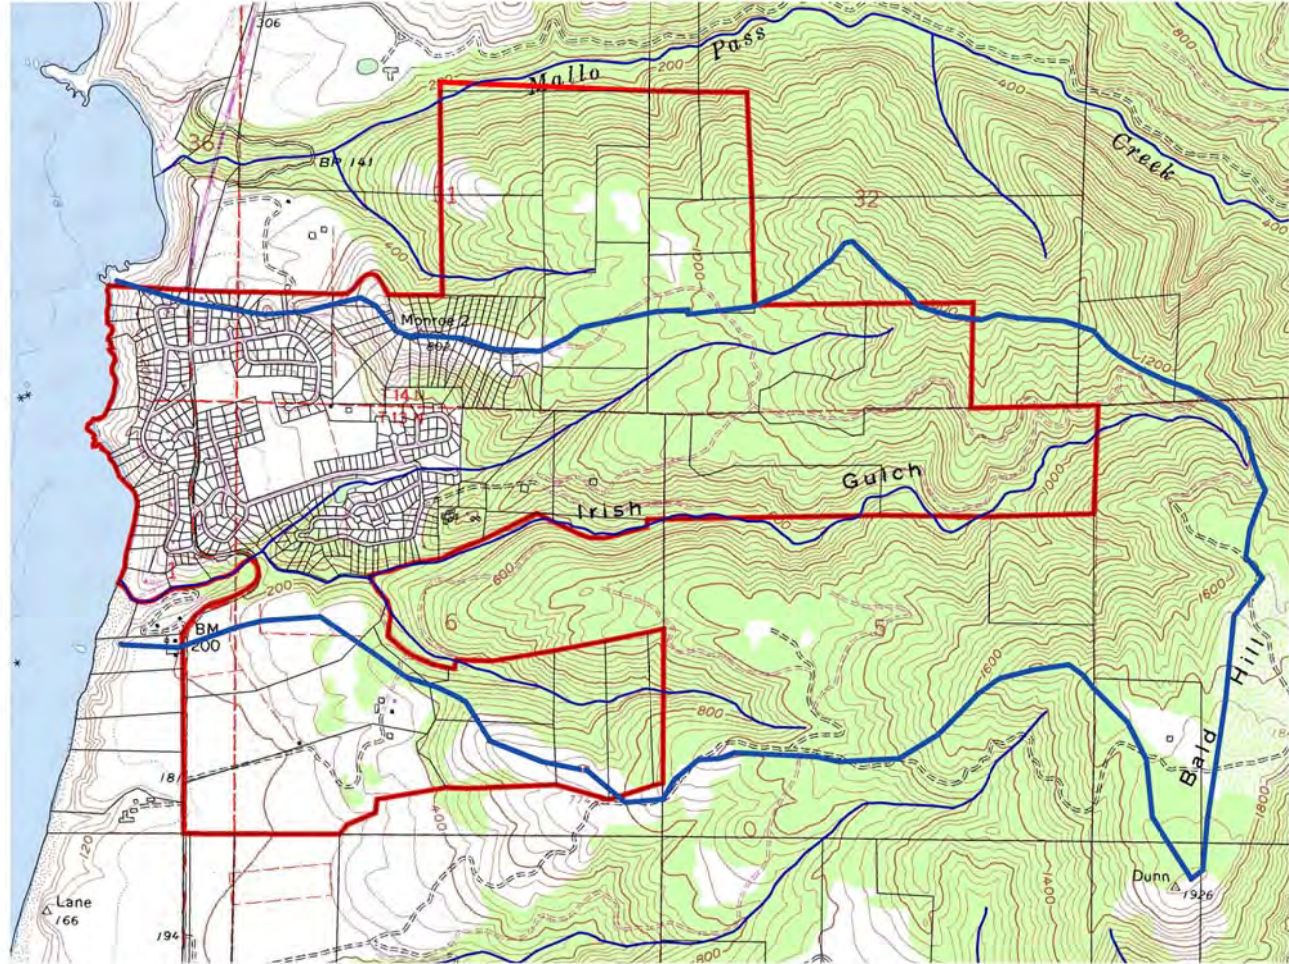

North

Irish Beach Water District
Red = IBWD boundary
Blue = Irish Gulch Watershed boundary

FIGURE 1

Map by Charles Acker, Operations Manager IBWD
May 2, 2011